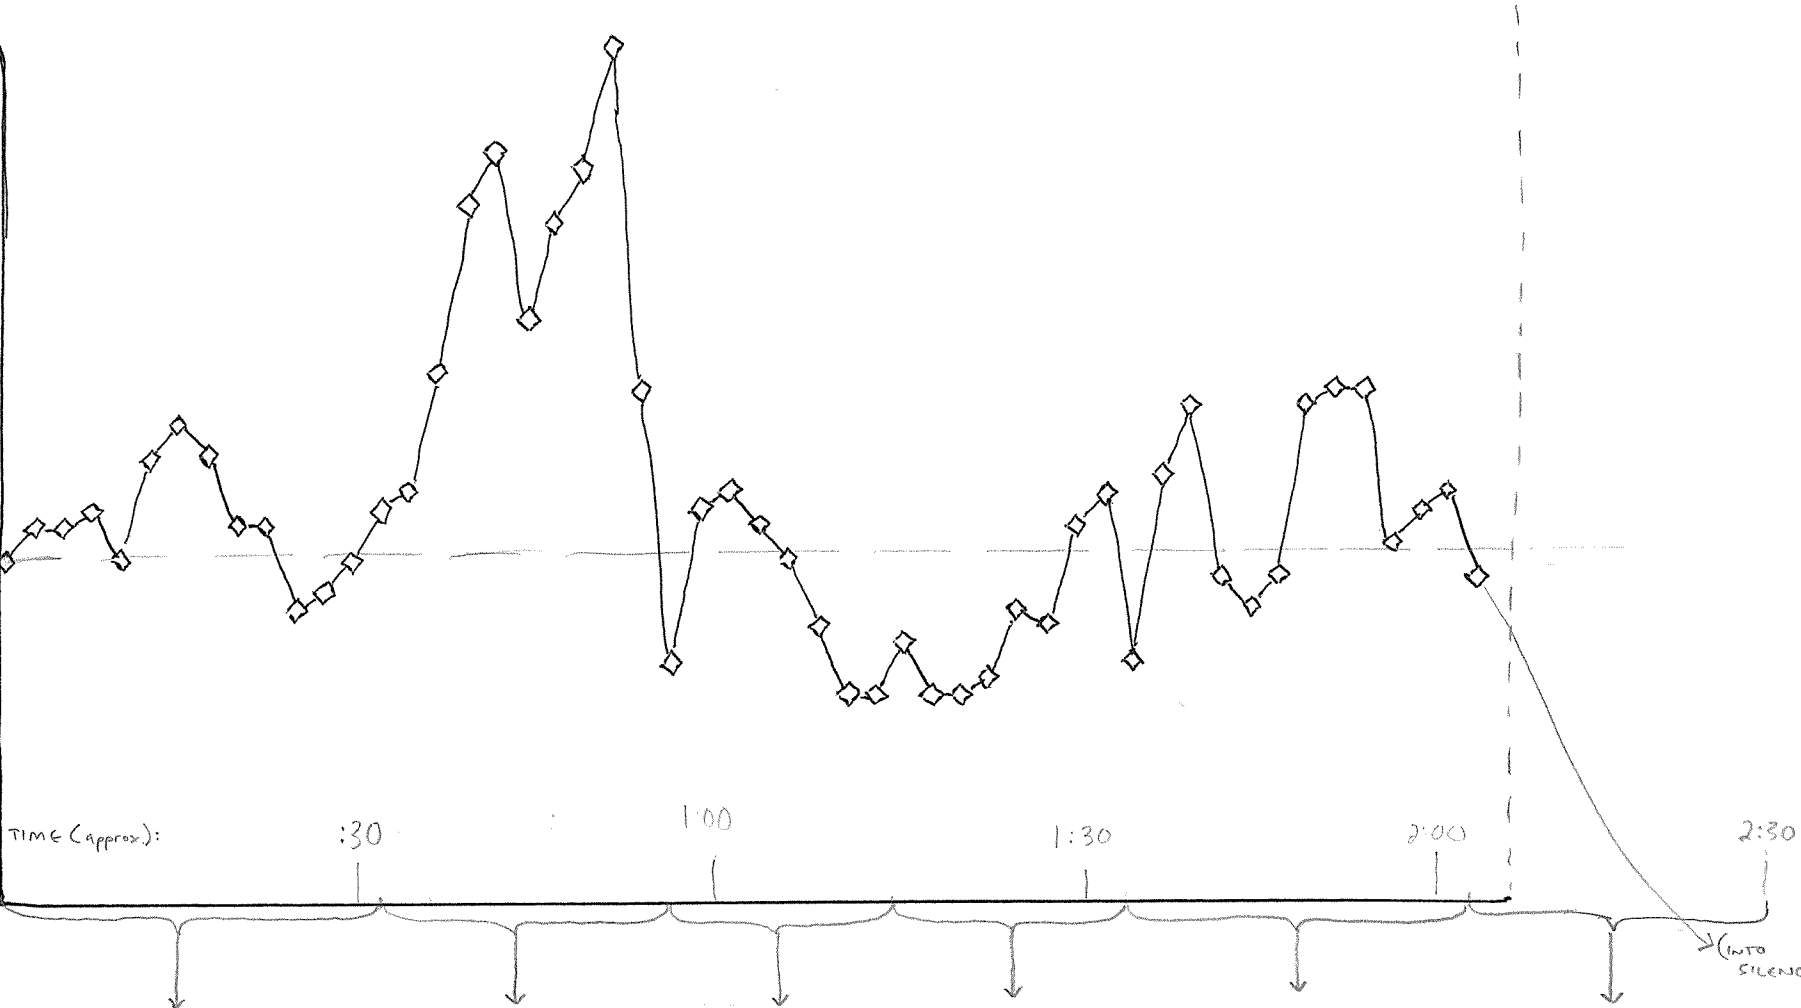

CELLO (WOLVES)

fff
[f f f f f]
Furiously; unhinged

[p p p]

ppp
[p p p]
Meekly, gently

Hand-drawn musical notation for the cello, consisting of six staves. Each staff has a treble clef and a common time signature (C). The notation is as follows:

- Staff 1: A single note on the first line (G4).
- Staff 2: A single note on the first line (G4) with a fermata above it.
- Staff 3: A single note on the first line (G4) with a fermata above it.
- Staff 4: A single note on the first line (G4) with a fermata above it and a sharp sign (#) above the note.
- Staff 5: A single note on the first line (G4) with a fermata above it.
- Staff 6: A single note on the first line (G4) with a fermata above it.